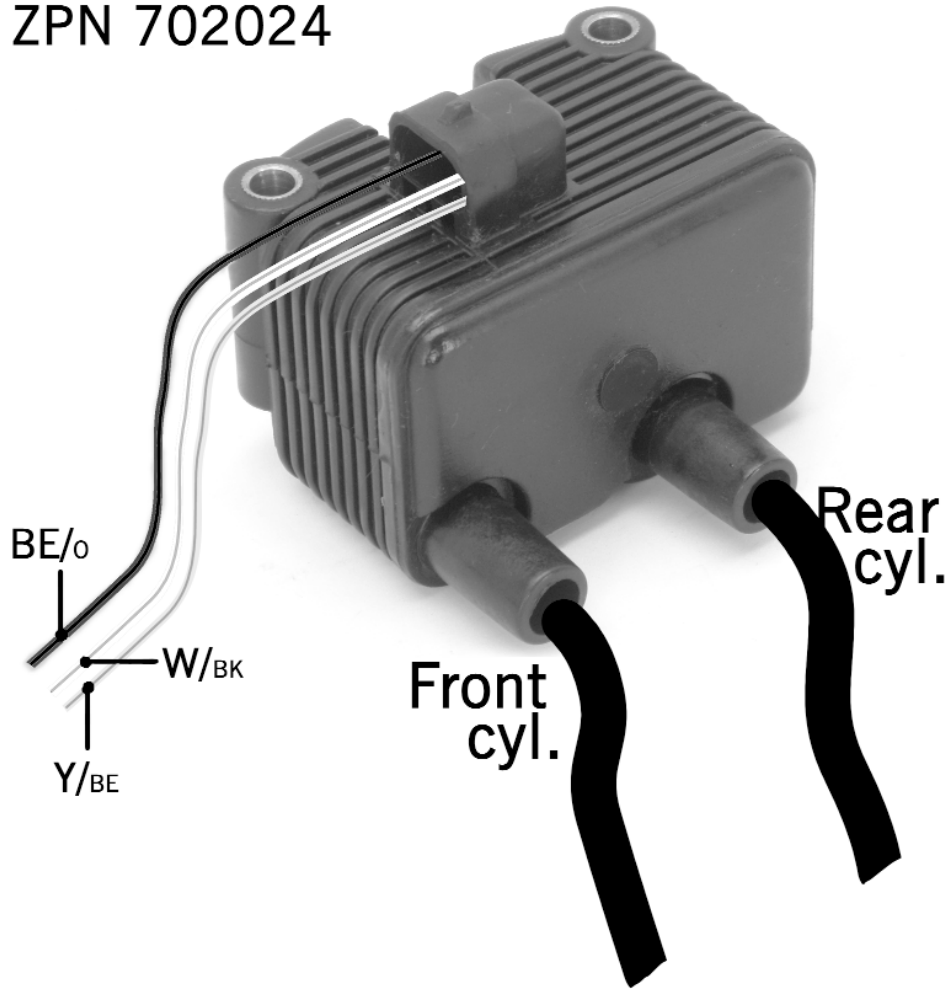

ZPN 702024

BE/o = Blue, with orange tracer
 W/BK = White, with black tracer
 Y/BE = Yellow, with blue tracer

ZPN 702024

BE/o = Blue, with orange tracer
 W/BK = White, with black tracer
 Y/BE = Yellow, with blue tracer