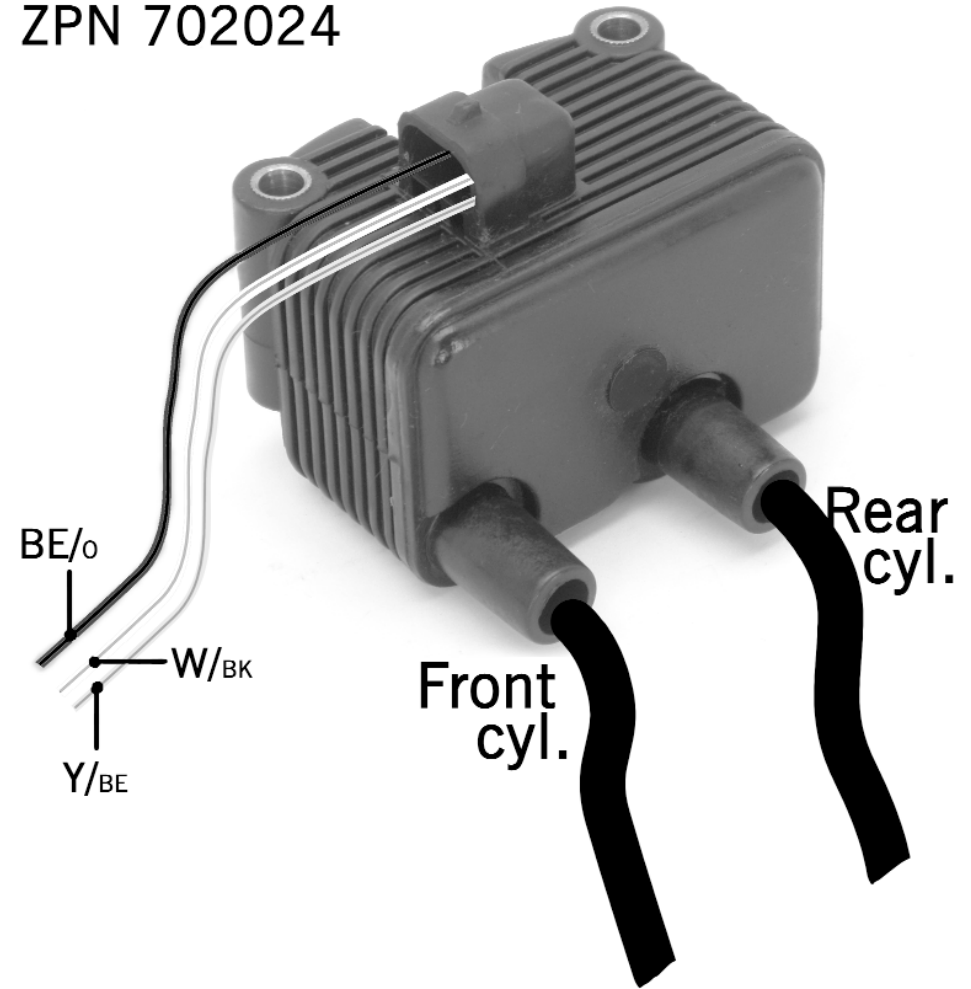

ZPN 702024

BE/o = Blue, with orange tracer
 W/BK = White, with black tracer
 Y/BE = Yellow, with blue tracer

ZPN 702024

BE/o = Blue, with orange tracer
 W/BK = White, with black tracer
 Y/BE = Yellow, with blue tracer