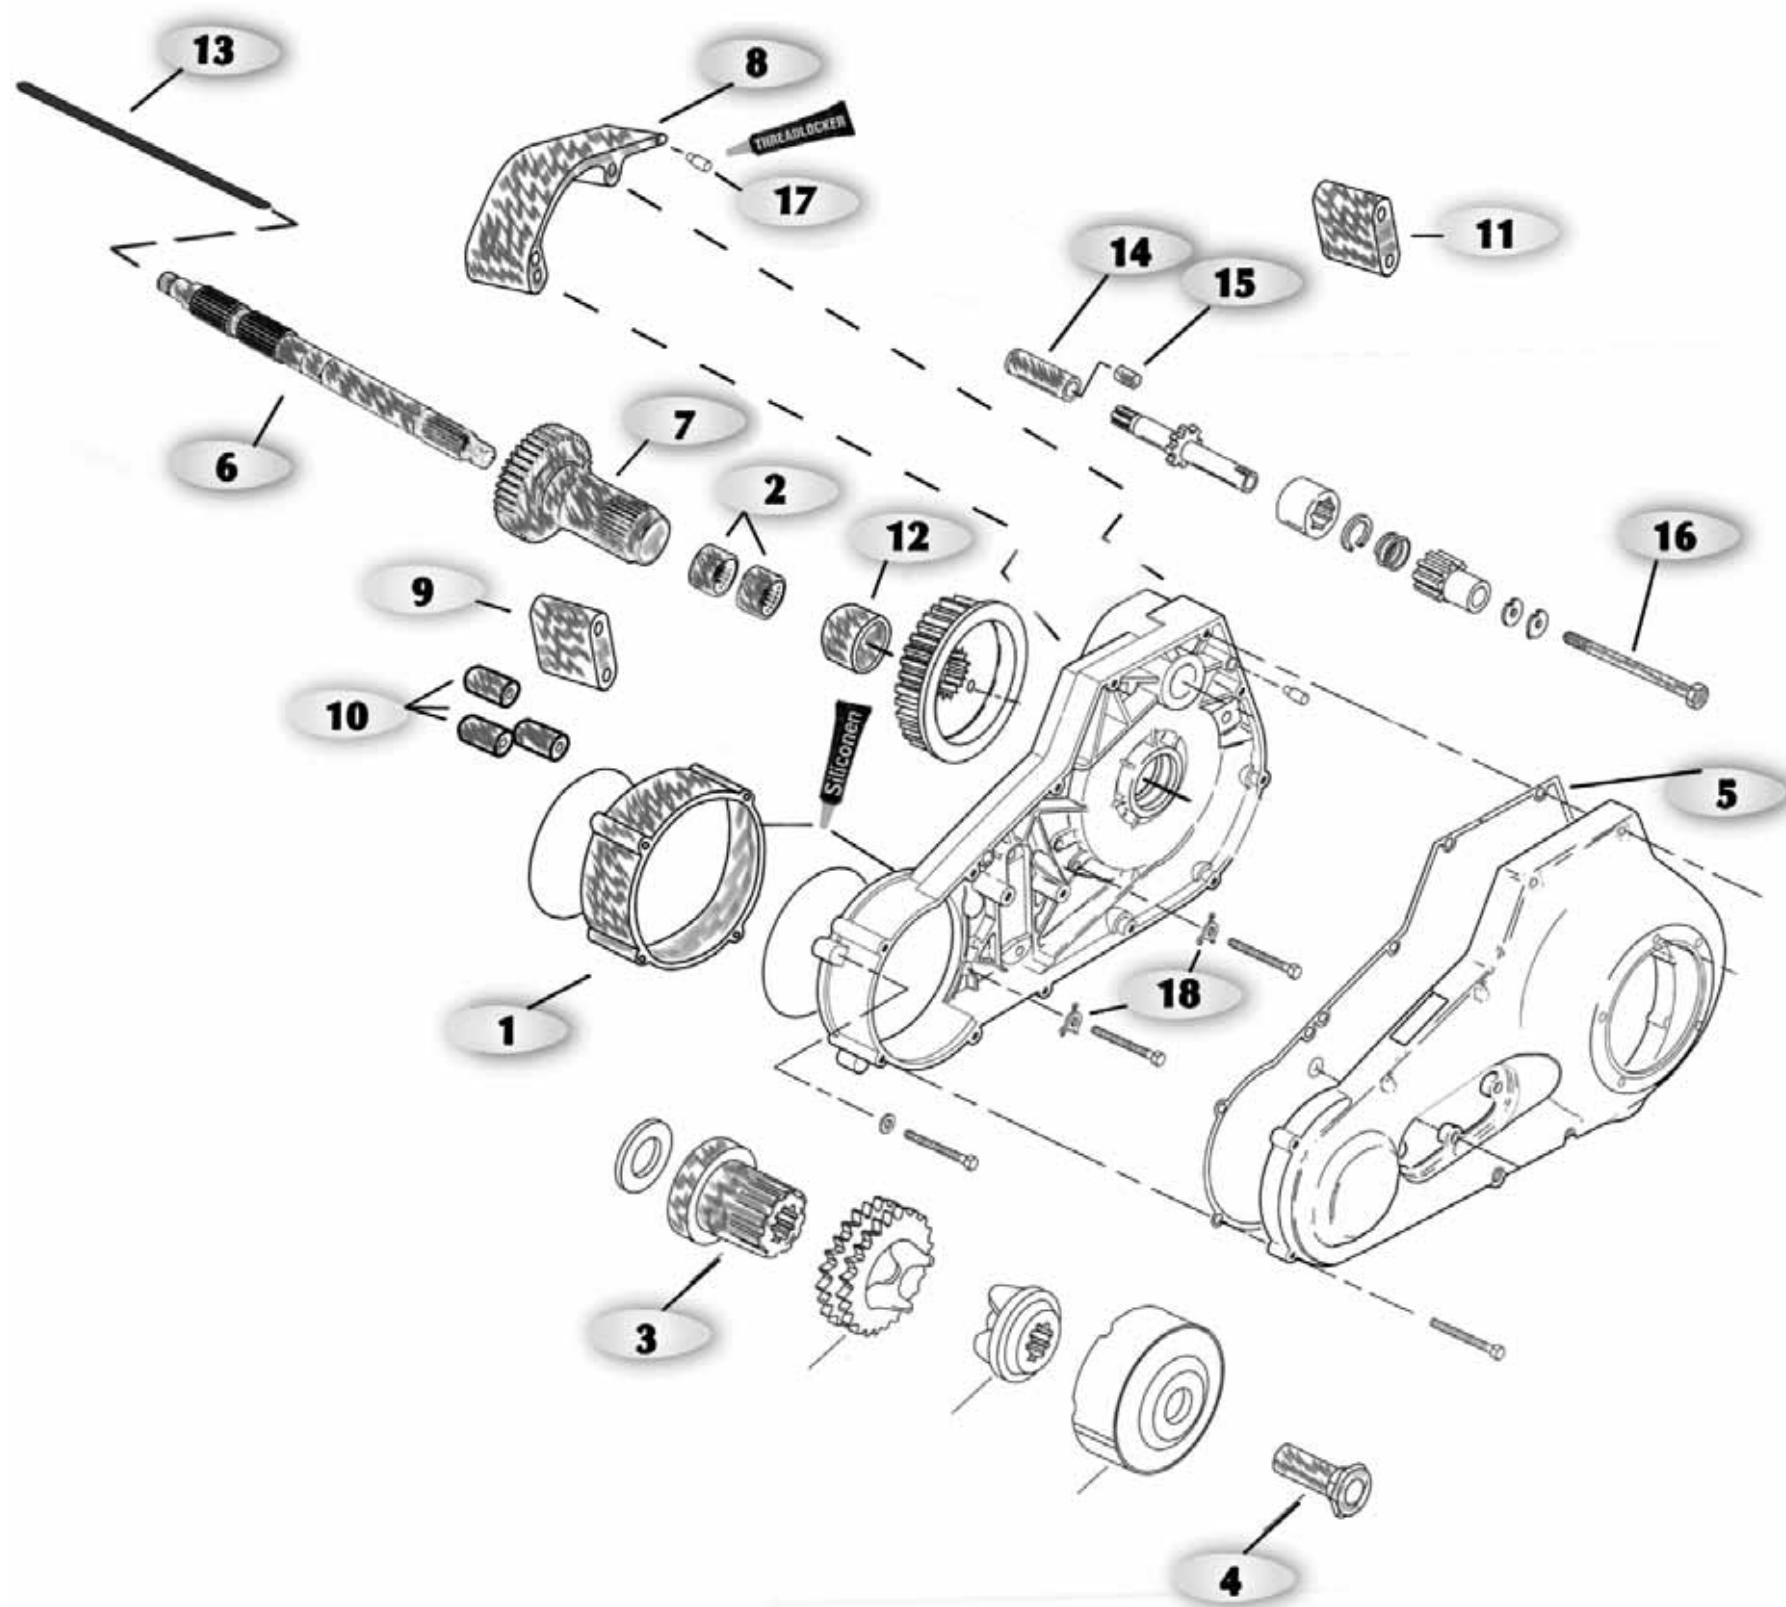

	Wide Ass kit ZPN 722080		Super Ass kit ZPN 722077		
Pos	Part no	Qty	Part no.	Qty	Description
1	236497	1	236498	1	Inner spacer ring
2	239900	2	239900	2	Needle bearing maindrive gear
3	346211	1	346210	1	Extended shaft extension
4	346215	1	346214	1	Extended crankshaft nut
5	700365	1	700365	1	Primary gasket set
6	700836	1	700837	1	Extended Mainshaft
7	700838	1	700839	1	Extended main drive gear
8	700870	1	700880	1	Spacer, Top (bend)
9	700871	1	700881	1	Spacer, long for use on Softail models
10	700896	3	700897	3	Spacer for use on Dyna models
11	700872	1	700882	1	Spacer, short
12	700873	1	700883	1	Sprocket spacer
13	700874	1	700884	1	Clutch pushrod
14	-	-	700886	1	Starter Coupler for 25 mm kit
14	700876	1	-	-	Starter jackshaft spacer for 12 mm kit
15	700888	1	700887	1	Inner spacer jackshaft
16	700875	1	700885	1	Starter motor bolt
17	700877	1	700877	1	Primary spacer dowel pin 5/16"
18	940050	6	940050	6	Inner primary lock tab
19	238986	1	238987	1	Swing arm
20	238845	1	238856	1	Wheel axle
-	638191	1	638191	1	91-99 Main Drive Gear Seal
-	700011	1	700011	1	O-ring chain housing
-	700295	1	700295	1	Trans.top cover gasket 5-speed
-	700314	1	700314	1	Gasket trapdoor 5 speed 79-up
-	700320	1	700320	1	Clutch release cover gasket
-	-	4	-	4	Hex Bolt 5/16-18 x 2 1/2"
-	-	3	-	-	Hex bolt 5/16-18 x 3 1/4"
-	-	4	-	-	Hex bolt 5/16-18 x 2"
-	-	-	-	4	Hex bolt 5/16-18 x 3"
-	-	3	-	3	Ring Flat 5/16"x 5/8"x 15g

## BACK VIEW

# WIDE SWING ARM KITS FOR TWIN CAM SOFTTAILS

722080  
722077

Wide swing arm kit for Twin Cam Softail  
Extra wide swing arm kit for Twin Cam Softail