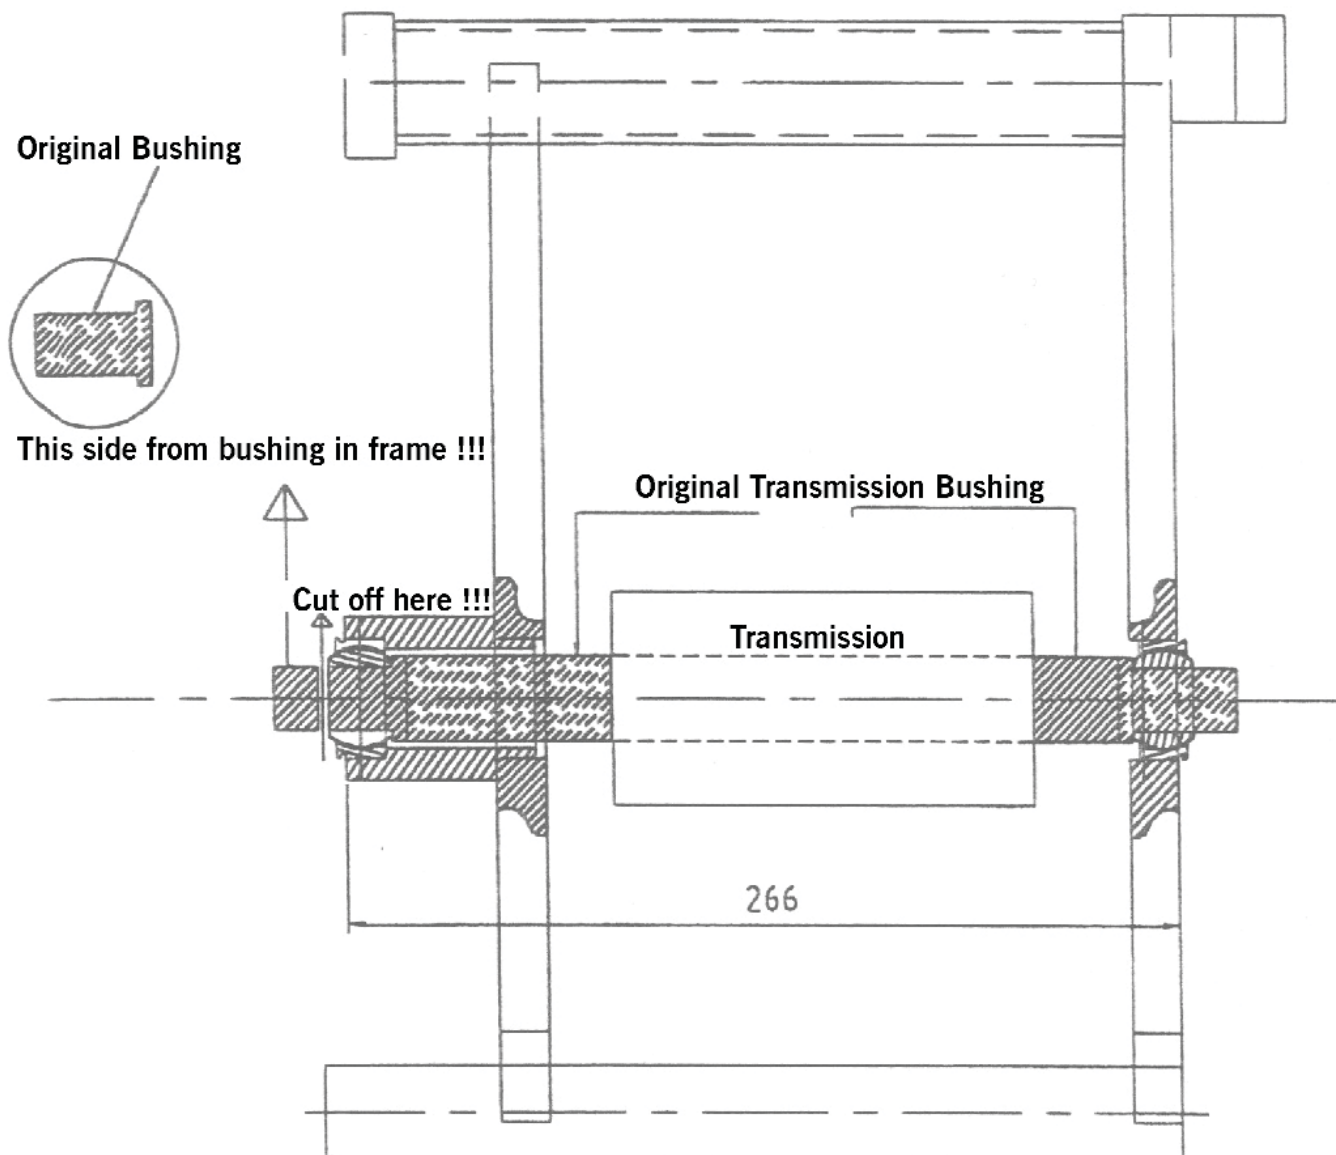

BACK VIEW

WIDE SWING ARM KITS FOR TWIN CAM SOFTTAILS

722080
722077

Wide swing arm kit for Twin Cam Softail
Extra wide swing arm kit for Twin Cam Softail